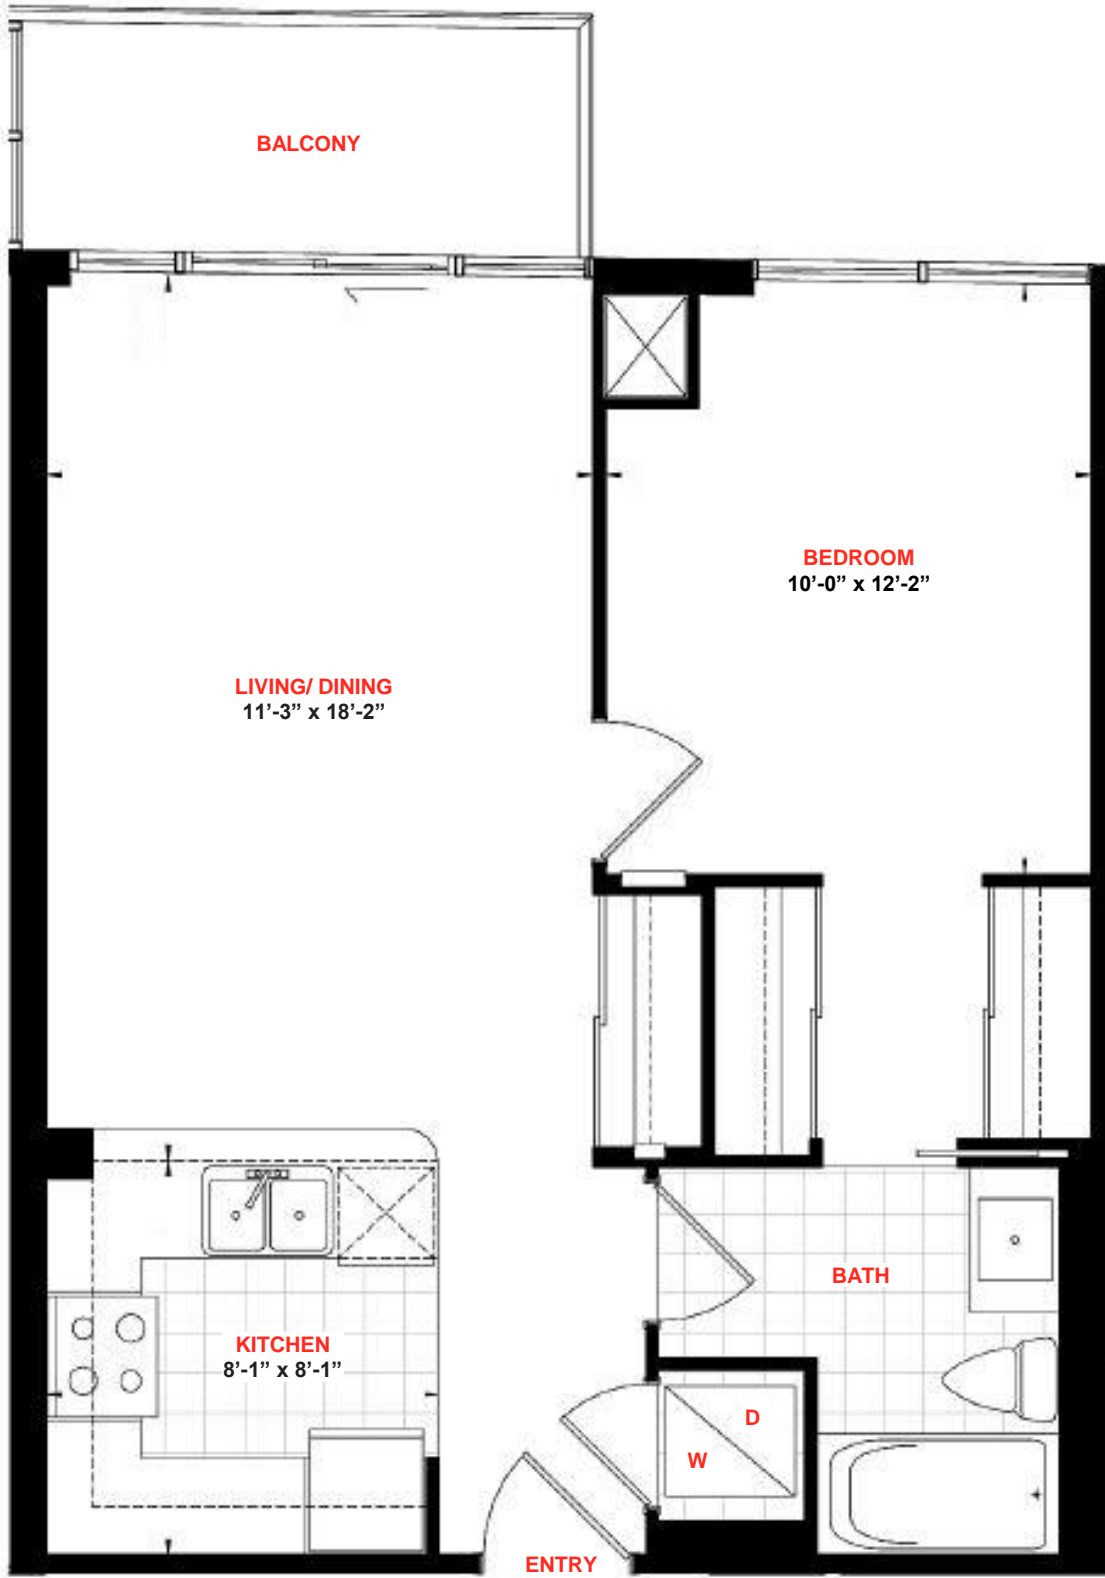

SUITE 403

ONE BEDROOM

Suite Area: 605 sq.ft.

Balcony: 54 sq.ft.

Total Area: 659 sq.ft.

Grand Park Drive

Webb Drive

4TH FLOOR